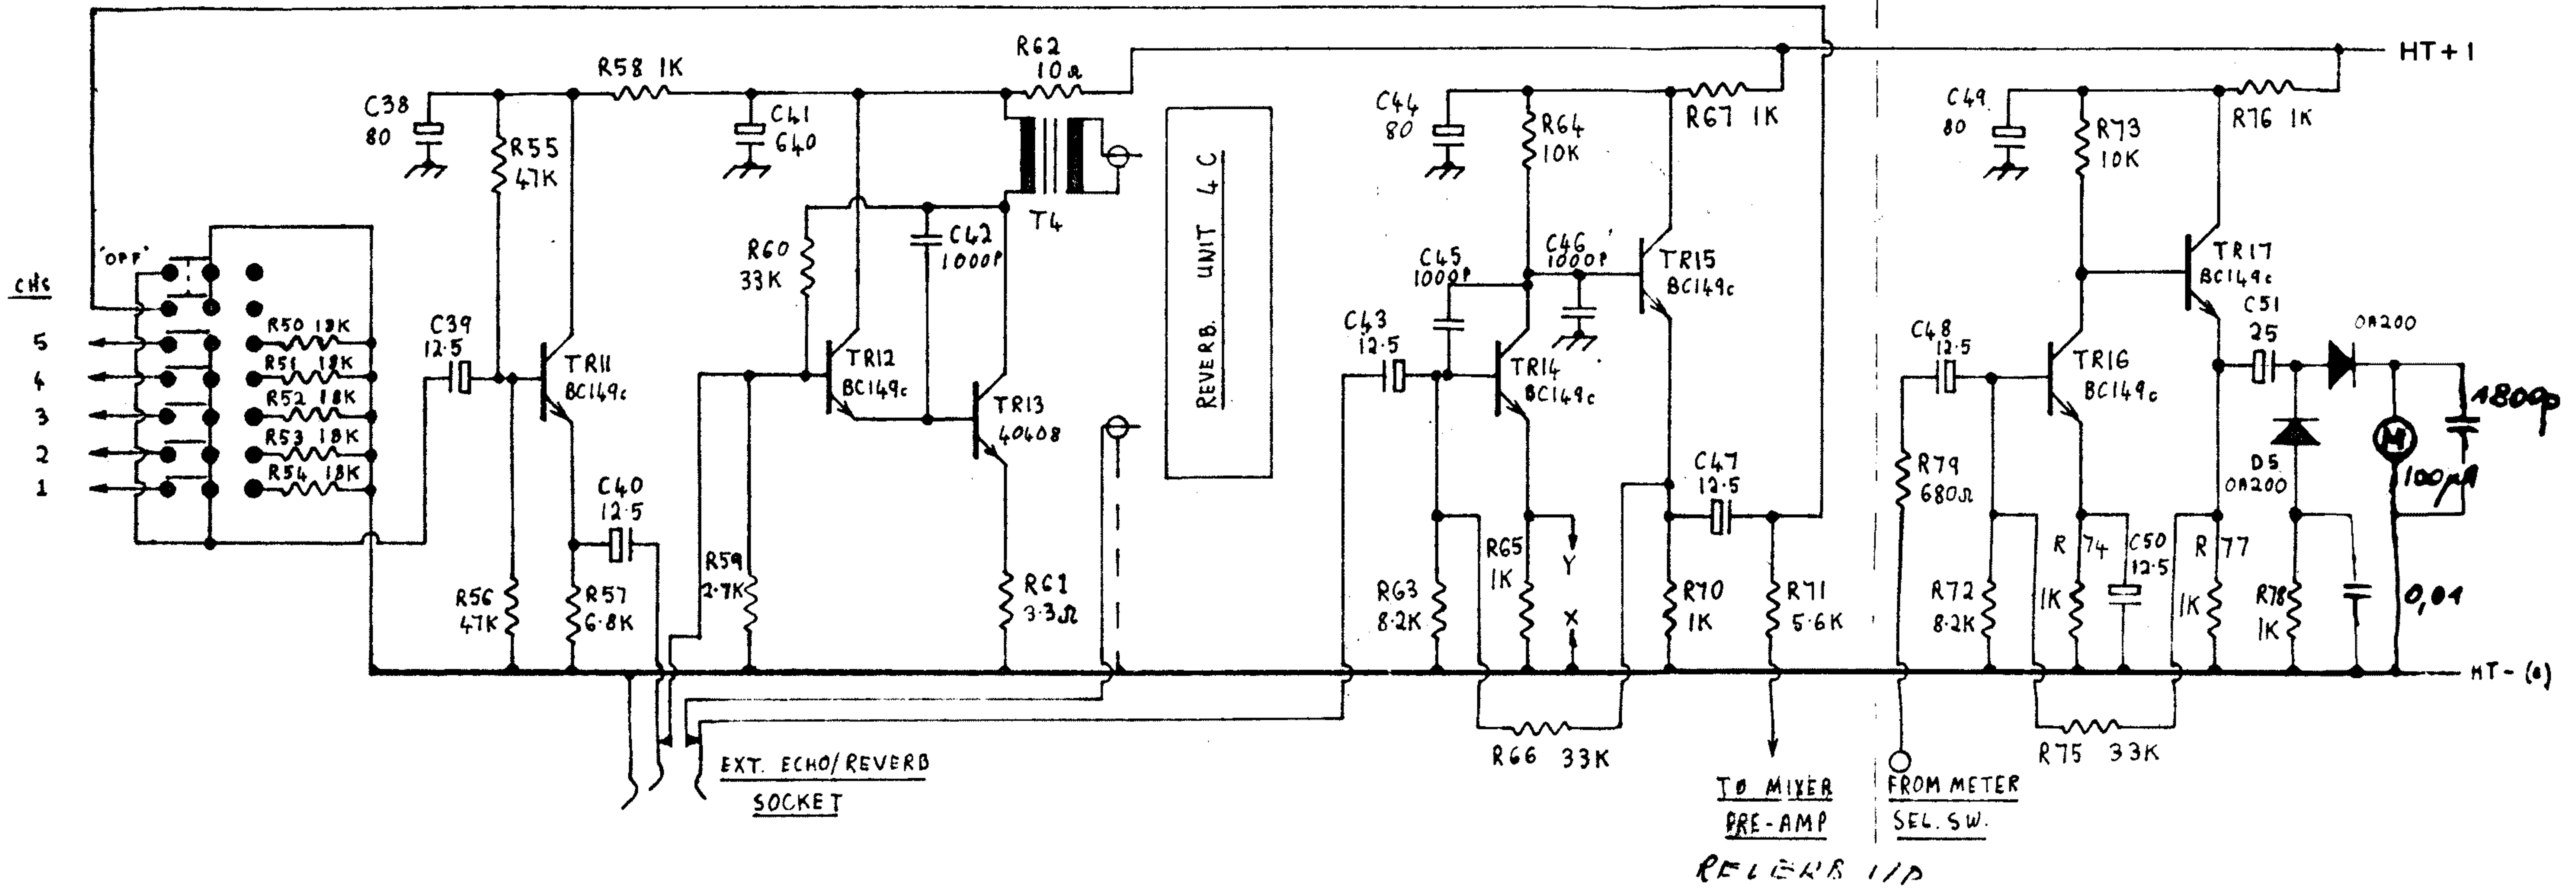

G 25A INPUT PRE-AMPLIFIER. ONE OF FIVE

CIRCUIT DIAGRAM AUDIOMASTER

WATKINS ELECTRIC MUSIC LTD. OIFLEY

G 25 B

MIXER AMP

OUTPUT AMP

HEADPHONE AMP

G 25C REVERB DRIVER

REVERB RECOVERY AMP

G 25 D METER DRIVER

REVERB SELECTOR

Ing. Gerfried Fischer u. Co.
Elektroacoustic Electronic
5308 Rheinbach
Eichendorffweg 53

POWER SUPPLY

PILOT LAMP

MAINS ON/OFF

VOLT. SELECTOR