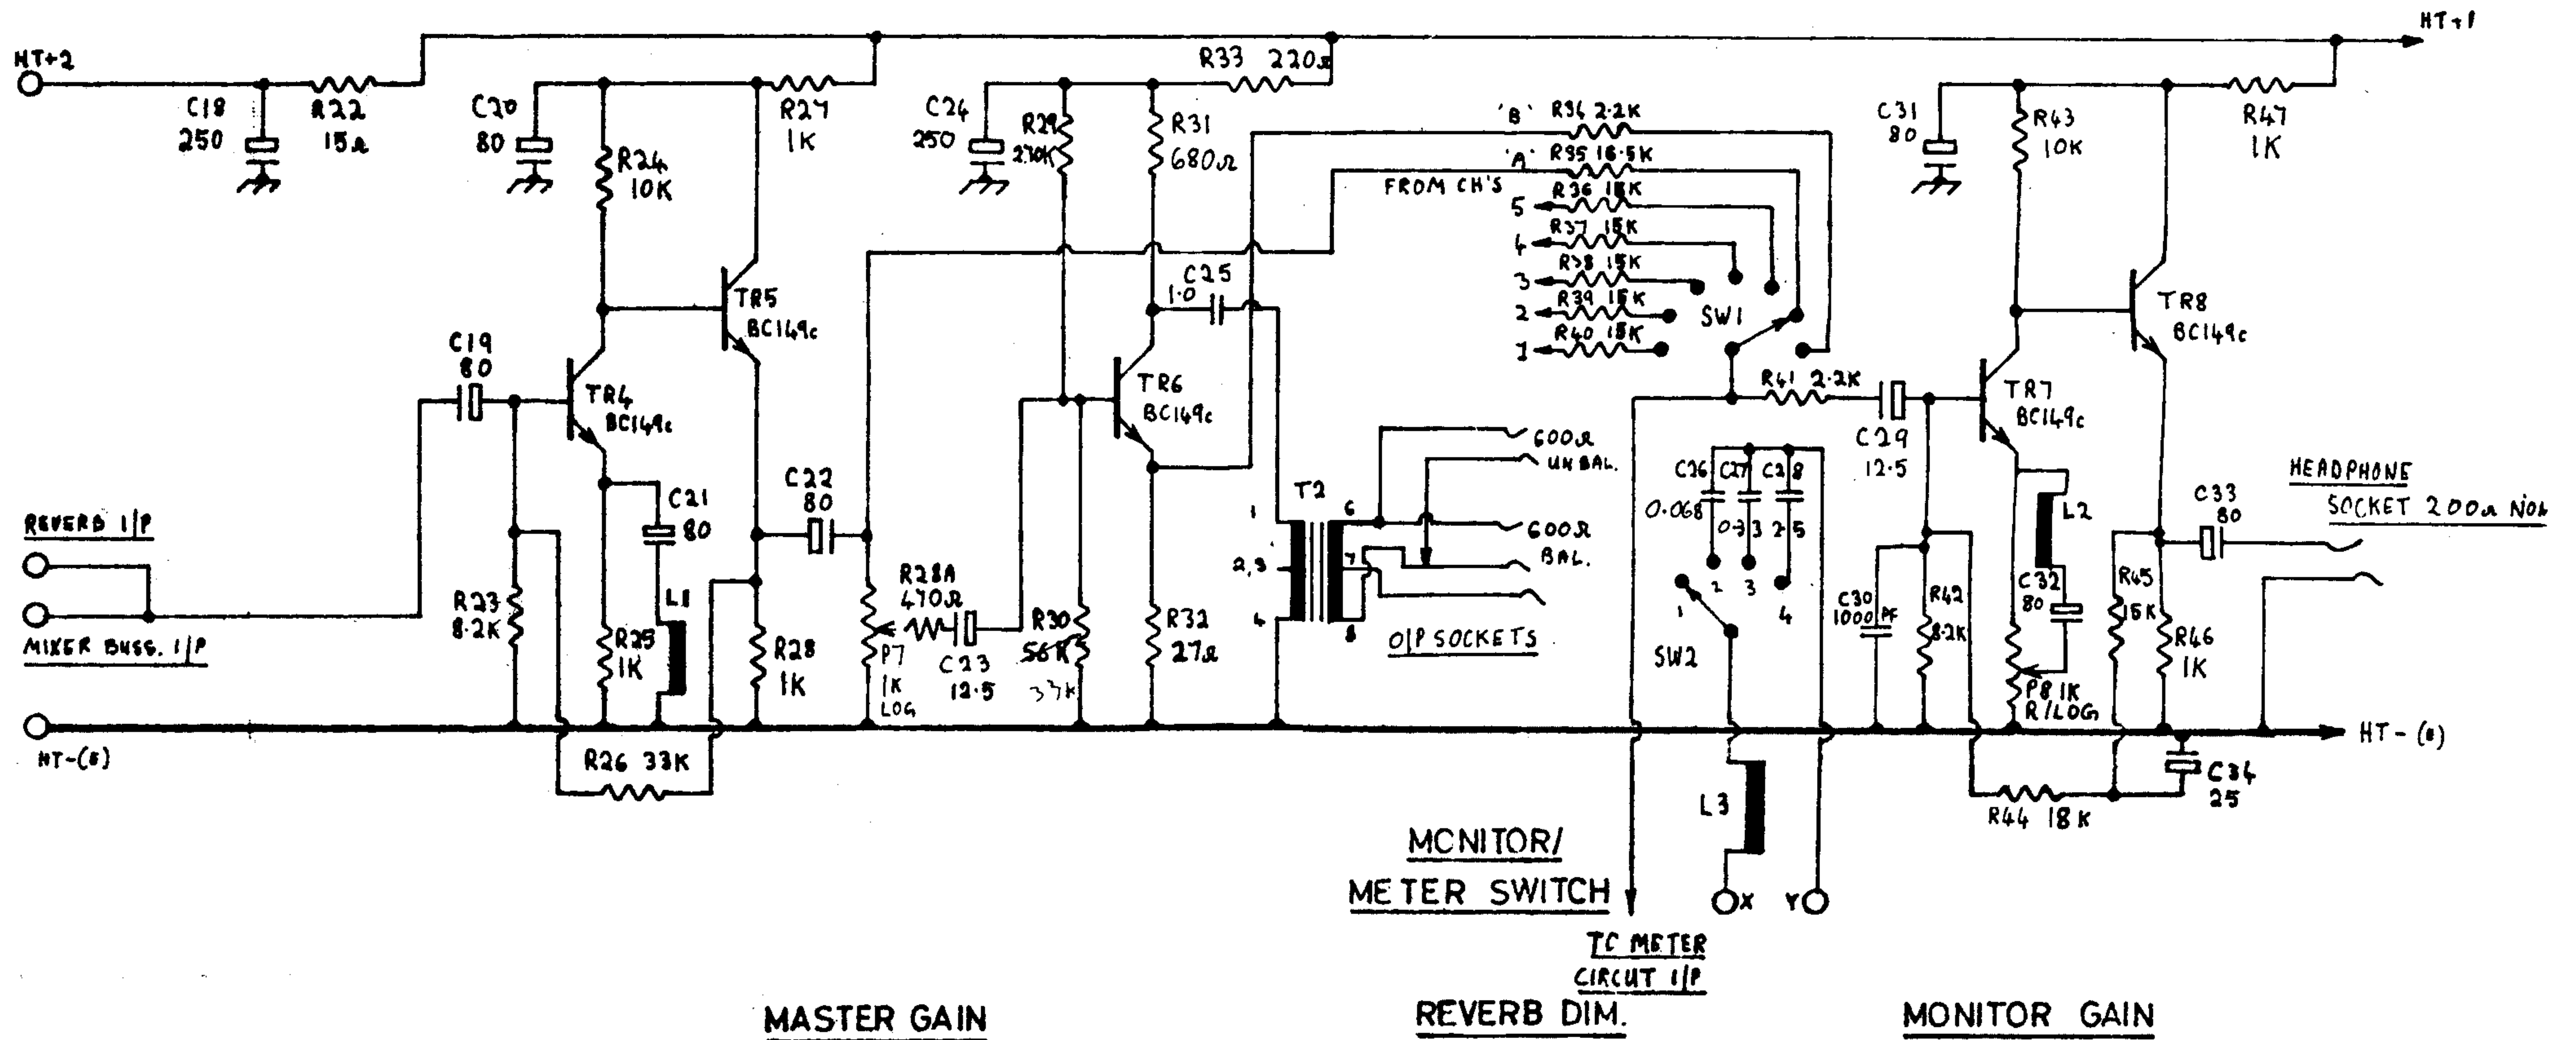

G 25A INPUT PRE-AMPLIFIER. ONE OF FIVE

CIRCUIT DIAGRAM AUDIOMASTER

WATKINS ELECTRIC MUSIC LTD. OIFLEY

G 25 B

MIXER AMP

OUTPUT AMP

HEADPHONE AMP

G 25C REVERB DRIVER

REVERB RECOVERY AMP

G 25 D METER DRIVER

REVERB SELECTOR

Ing. Gerfried Fischer u. Co.
Elektroacoustic Electronic
5308 Rheinbach
Eichendorffweg 53

POWER SUPPLY

PILOT LAMP

MAINS ON/OFF

VOLT. SELECTOR