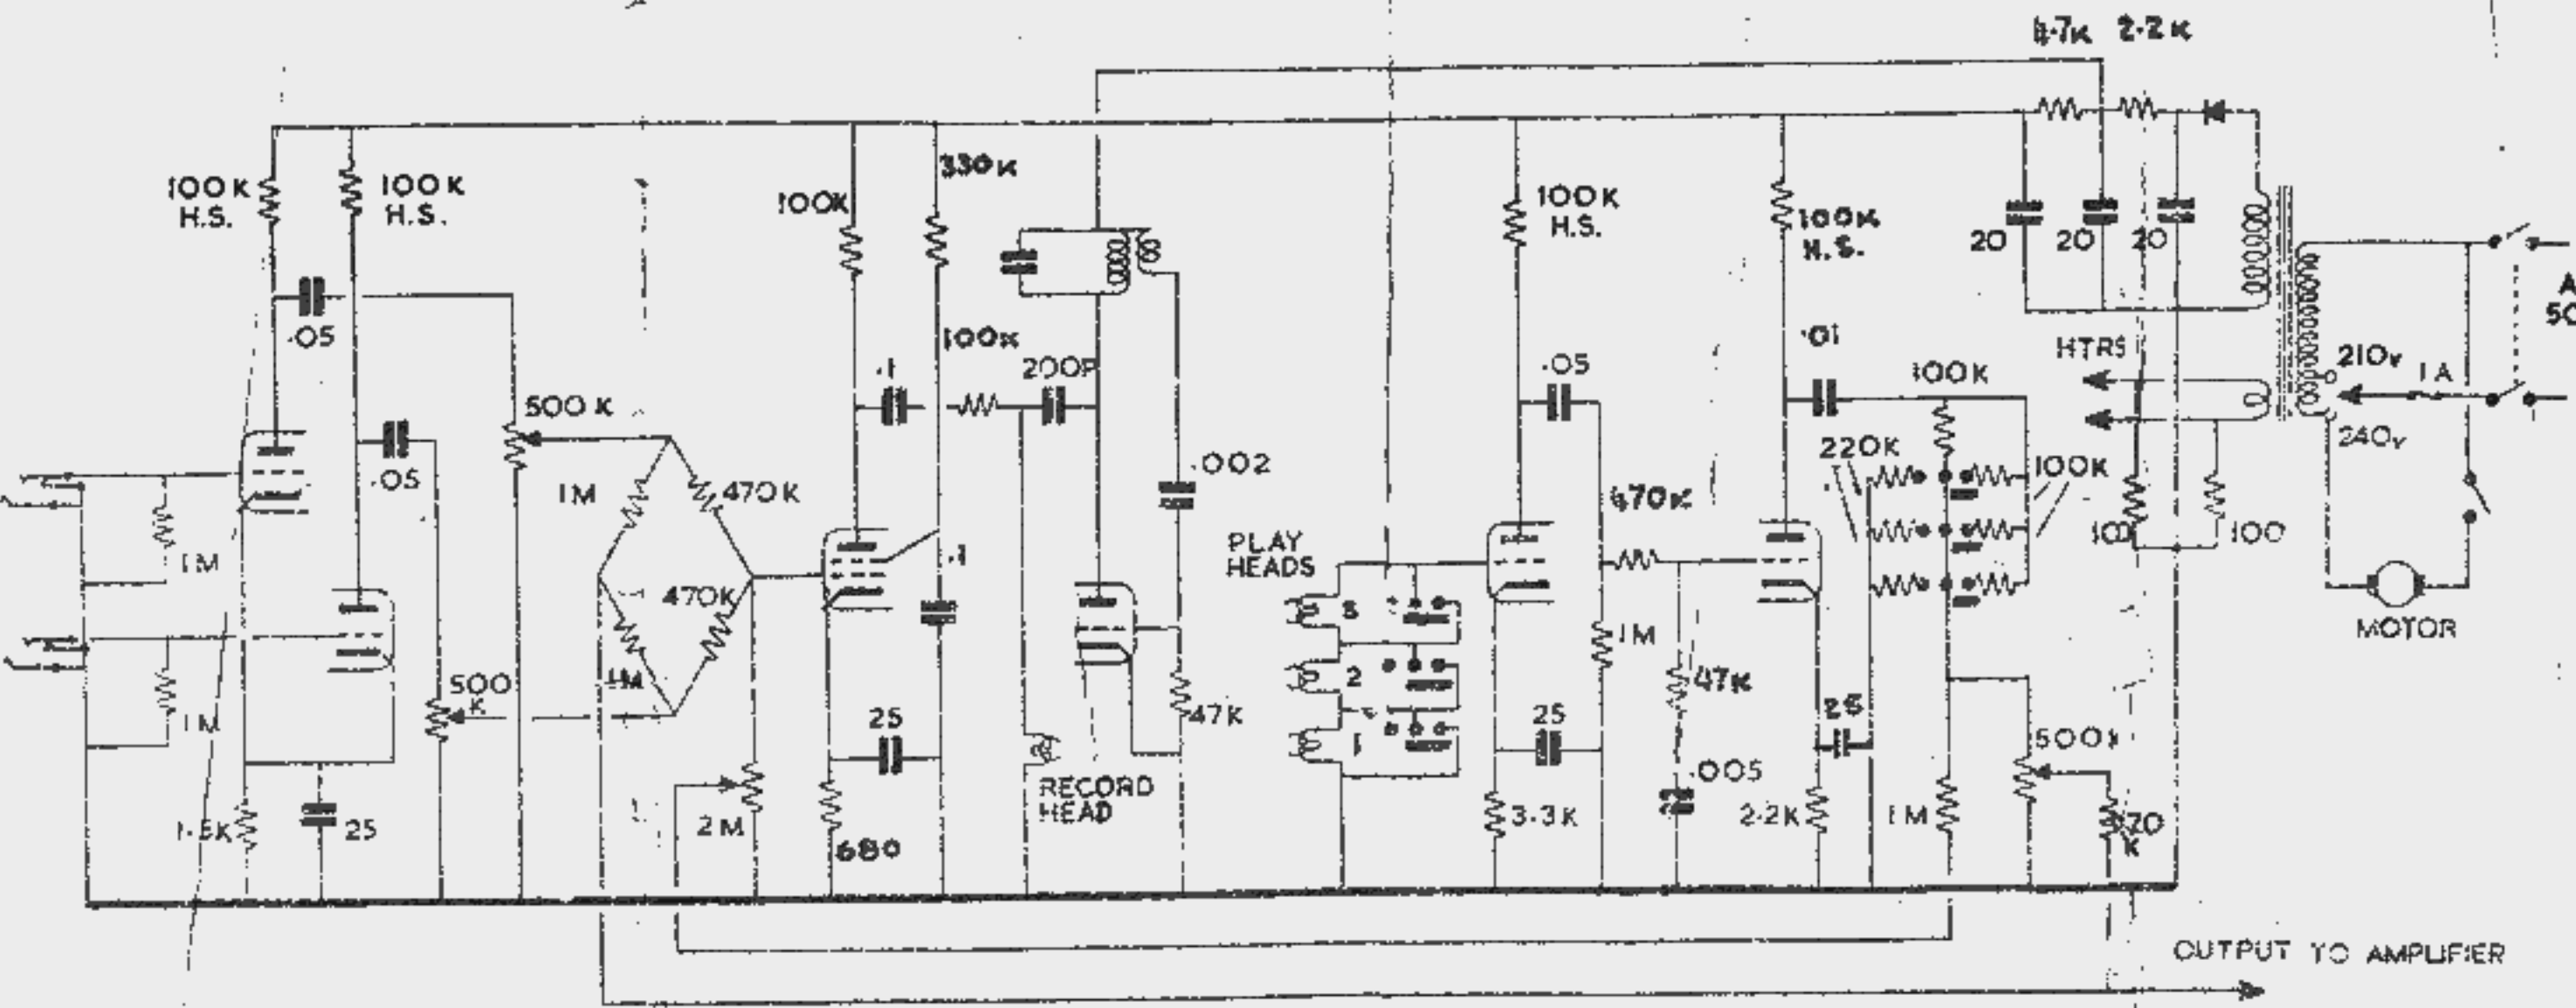

PRE-AMPLIFIERS

SIGNAL MIXING

RECORD AMPLIFIER

BIAS OSCILLATOR

EQUALISED REPLAY AMPLIFIER

POWER SUPPLY

INPUT JACKS

ECC 83

GAIN CONTROLS

SUSTAIN

5BR 8

SELECTOR SWITCH

ECC 83

ECHO VOLUME

P 20/7/61

COPCAT ECHO UNIT

WATKINS ELECTRIC MUSIC LONDON